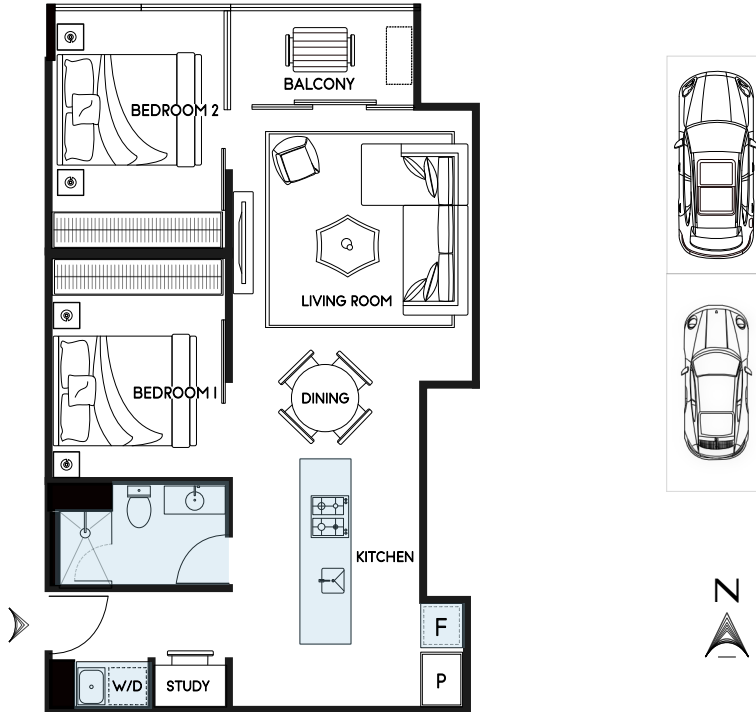

2407/155 Franklin St. Melbourne 3000

FONDE
REAL ESTATE